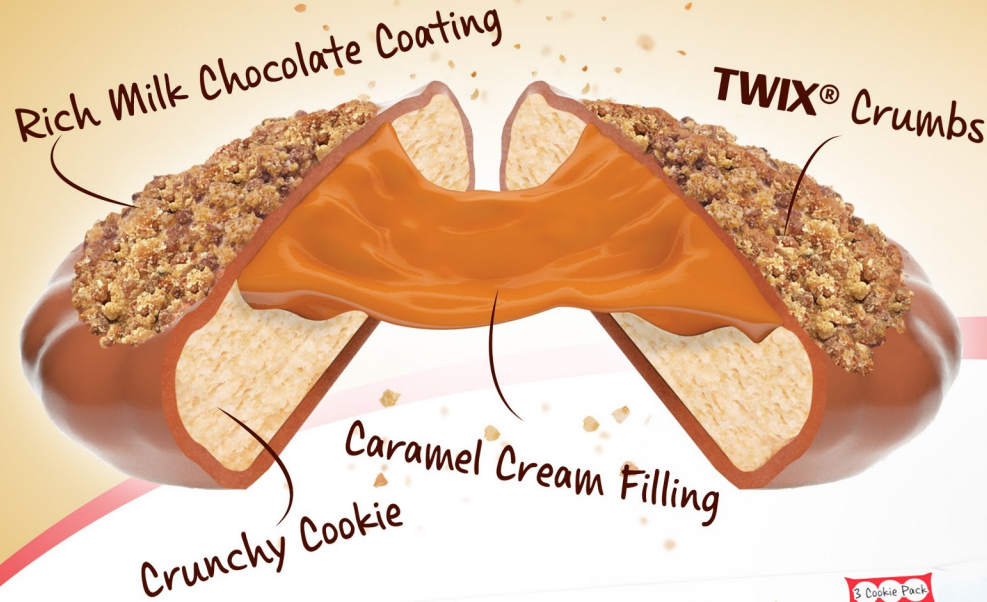

Filled by CakeBites®

TWIX®