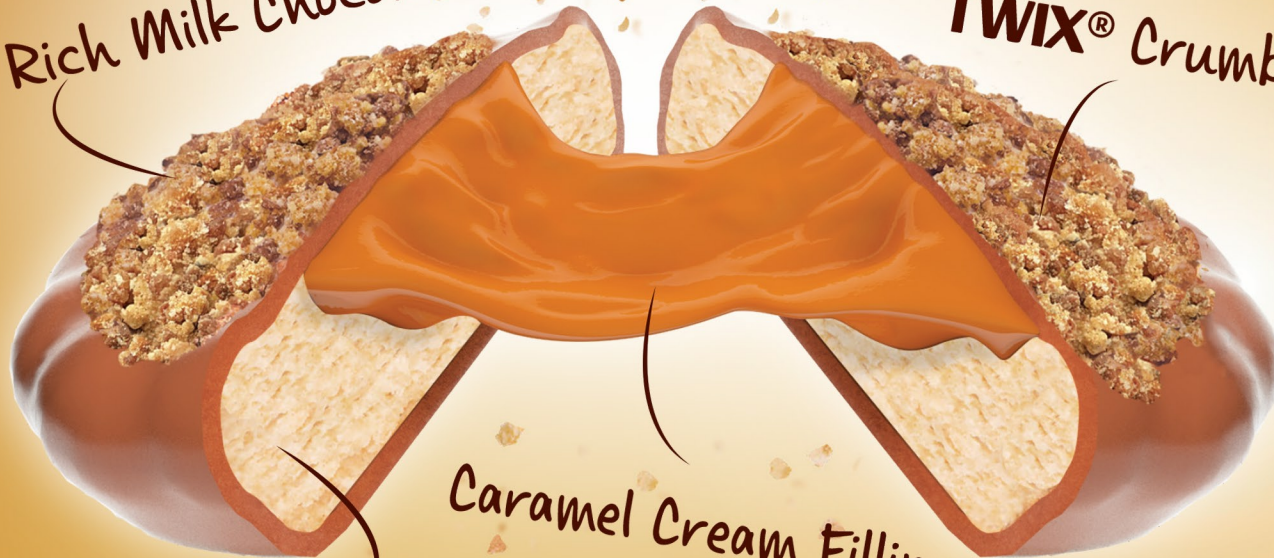

Filled by CakeBites®

TWIX®

Rich Milk Chocolate Coating

TWIX® Crumbs

Crunchy Cookie

Caramel Cream Filling

©MARS OR AFFILIATES. TWIX BRAND USED UNDER LICENSE.

Item#	Item UPC	Case GTIN	Unit Net Weight	Case Pack	Unit Dim.	Case Dim.	Case Cube	Case Net Wt.	Pallet Ti:Hi
15612	037695 15612 5	100 37695 15612 2	6 oz	12	8.5" x 3.25" x 2.5"	13.5" x 8.875" x 8.25"	.57	4.5 lbs.	13:8